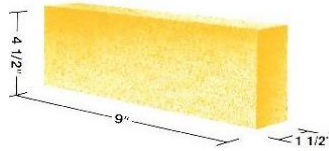

BRICK SIZES and SHAPES

9 Inch Straight
9 x 4 1/2 x 3

Small 9 Inch Straight
9 x 3 1/2 x 3

9 Inch Soap
9 x 2 1/4 x 3

9 Inch No. 1 Arch
9 x 4 1/2 x (3 - 2 3/4)

9 Inch No. 2 Arch
9 x 4 1/2 x (3 - 2 1/2)

9 - 2 Inch Split
9 x 4 1/2 x 2

9 Inch Split
9 x 4 1/2 x 1 1/2

9 Inch No. 1-X Wedge
9 x 4 1/2 x (3 - 2 7/8)

9 Inch No. 3 Key
9 x (4 1/2 - 3) x 3

9 Inch No. 4 Key
9 x (4 1/2 - 2 1/4) x 3

9 Inch No. 1 Wedge
9 x 4 1/2 x (3 - 2 3/4)

9 Inch No. 2 Wedge
9 x 4 1/2 x (3 - 2 1/2)

9 Inch No. 3 Wedge
9 x 4 1/2 x (3-2)

9 Inch - 48° Side Skew
9 x (4 1/2 - 1 13/16) x 3

9 Inch - 60° Side Skew
9 x (4 1/2 - 2 3/4) x 3

9 Inch No. 3 Arch
9 x 4 1/2 x (3 - 2)

(9 - 6 5/16) x 4 1/2 x 3

9 Inch - 3/8 x 4 1/2 x 3