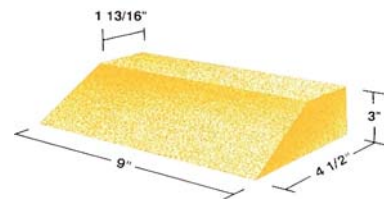

BRICK SIZES and SHAPES

9 Inch Straight
9 x 4 1/2 x 3

Small 9 Inch Straight
9 x 3 1/2 x 3

9 Inch Soap
9 x 2 1/4 x 3

9 Inch No. 1 Arch
9 x 4 1/2 x (3 - 2 3/4)

9 Inch No. 2 Arch
9 x 4 1/2 x (3 - 2 1/2)

9 - 2 Inch Split
9 x 4 1/2 x 2

9 Inch Split
9 x 4 1/2 x 1 1/2

9 Inch No. 1-X Wedge
9 x 4 1/2 x (3 - 2 7/8)

9 Inch No. 3 Key
9 x (4 1/2 - 3) x 3

9 Inch No. 4 Key
9 x (4 1/2 - 2 1/4) x 3

9 Inch No. 1 Wedge
9 x 4 1/2 x (3 - 2 3/4)

9 Inch No. 2 Wedge
9 x 4 1/2 x (3 - 2 1/2)

9 Inch No. 3 Wedge
9 x 4 1/2 x (3-2)

9 Inch - 48° Side Skew
9 x (4 1/2 - 1 13/16) x 3

9 Inch - 60° Side Skew
9 x (4 1/2 - 2 3/4) x 3

9 Inch No. 3 Arch
9 x 4 1/2 x (3 - 2)

(9 - 6 5/16) x 4 1/2 x 3

9 Inch - 3/8 x 4 1/2 x 3