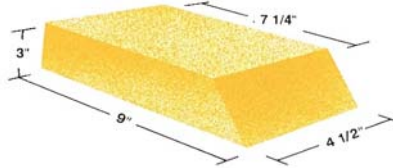

9 Inch No. 3 Wedge
9 x 4 1/2 x (3-2)

9 Inch - 48° Side Skew
9 x (4 1/2 - 1 13/16) x 3

9 Inch - 60° Side Skew
9 x (4 1/2 - 2 3/4) x 3

9 Inch No. 3 Arch
9 x 4 1/2 x (3 - 2)

(9 - 6 5/16) x 4 1/2 x 3

9 Inch - 3/8 x 4 1/2 x 3

9 Inch No. 1 Key
9 x (4 1/2 - 4) x 3

9 Inch Edge Skew
9 x (4 1/2 - 1 1/2) x 3

9 Inch Neck
9 x 4 1/2 x (3 - 5/8)

9 Inch No. 2 Key
9 x (4 1/2 - 3 1/2) x 3

9 Inch - 60° End Skew
(9 - 7 1/4) x 4 1/2 x 3

9 Inch Jamb
9 x 4 1/2 x 3