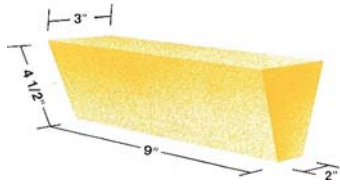

BRICK SIZES and SHAPES

9 Inch Straight
9 x 4 1/2 x 3

Small 9 Inch Straight
9 x 3 1/2 x 3

9 Inch Soap
9 x 2 1/4 x 3

9 Inch No. 1 Arch
9 x 4 1/2 x (3 - 2 3/4)

9 Inch No. 2 Arch
9 x 4 1/2 x (3 - 2 1/2)

9 - 2 Inch Split
9 x 4 1/2 x 2

9 Inch Split
9 x 4 1/2 x 1 1/2

9 Inch No. 1-X Wedge
9 x 4 1/2 x (3 - 2 7/8)

9 Inch No. 3 Key
9 x (4 1/2 - 3) x 3

9 Inch No. 4 Key
9 x (4 1/2 - 2 1/4) x 3

9 Inch No. 1 Wedge
9 x 4 1/2 x (3 - 2 3/4)

9 Inch No. 2 Wedge
9 x 4 1/2 x (3 - 2 1/2)

9 Inch No. 3 Wedge
9 x 4 1/2 x (3-2)

9 Inch - 48° Side Skew
9 x (4 1/2 - 1 13/16) x 3

9 Inch - 60° Side Skew
9 x (4 1/2 - 2 3/4) x 3

9 Inch No. 3 Arch
9 x 4 1/2 x (3 - 2)

(9 - 6 5/16) x 4 1/2 x 3

9 Inch - 3/8 x 4 1/2 x 3