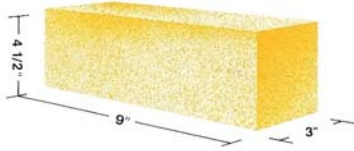

BRICK SIZES and SHAPES

9 Inch Straight
9 x 4 1/2 x 3

Small 9 Inch Straight
9 x 3 1/2 x 3

9 Inch Soap
9 x 2 1/4 x 3

9 Inch No. 1 Arch
9 x 4 1/2 x (3 - 2 3/4)

9 Inch No. 2 Arch
9 x 4 1/2 x (3 - 2 1/2)

9 - 2 Inch Split
9 x 4 1/2 x 2

9 Inch Split
9 x 4 1/2 x 1 1/2

9 Inch No. 1-X Wedge
9 x 4 1/2 x (3 - 2 7/8)

9 Inch No. 3 Key
9 x (4 1/2 - 3) x 3

9 Inch No. 4 Key
9 x (4 1/2 - 2 1/4) x 3

9 Inch No. 1 Wedge
9 x 4 1/2 x (3 - 2 3/4)

9 Inch No. 2 Wedge
9 x 4 1/2 x (3 - 2 1/2)

9 Inch No. 3 Wedge
9 x 4 1/2 x (3-2)

9 Inch - 48° Side Skew
9 x (4 1/2 - 1 13/16) x 3

9 Inch - 60° Side Skew
9 x (4 1/2 - 2 3/4) x 3

9 Inch No. 3 Arch
9 x 4 1/2 x (3 - 2)

(9 - 6 5/16) x 4 1/2 x 3

9 Inch - 3/8 x 4 1/2 x 3