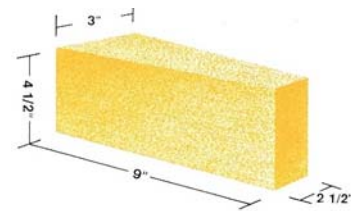

BRICK SIZES and SHAPES

9 Inch Straight
9 x 4 1/2 x 3

Small 9 Inch Straight
9 x 3 1/2 x 3

9 Inch Soap
9 x 2 1/4 x 3

9 Inch No. 1 Arch
9 x 4 1/2 x (3 - 2 3/4)

9 Inch No. 2 Arch
9 x 4 1/2 x (3 - 2 1/2)

9 - 2 Inch Split
9 x 4 1/2 x 2

9 Inch Split
9 x 4 1/2 x 1 1/2

9 Inch No. 1-X Wedge
9 x 4 1/2 x (3 - 2 7/8)

9 Inch No. 3 Key
9 x (4 1/2 - 3) x 3

9 Inch No. 4 Key
9 x (4 1/2 - 2 1/4) x 3

9 Inch No. 1 Wedge
9 x 4 1/2 x (3 - 2 3/4)

9 Inch No. 2 Wedge
9 x 4 1/2 x (3 - 2 1/2)

9 Inch No. 3 Wedge
9 x 4 1/2 x (3-2)

9 Inch - 48° Side Skew
9 x (4 1/2 - 1 13/16) x 3

9 Inch - 60° Side Skew
9 x (4 1/2 - 2 3/4) x 3

9 Inch No. 3 Arch
9 x 4 1/2 x (3 - 2)

(9 - 6 5/16) x 4 1/2 x 3

9 Inch - 3/8 x 4 1/2 x 3