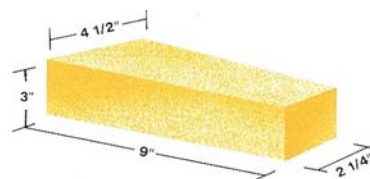

BRICK SIZES and SHAPES

9 Inch Straight
9 x 4 1/2 x 3

Small 9 Inch Straight
9 x 3 1/2 x 3

9 Inch Soap
9 x 2 1/4 x 3

9 Inch No. 1 Arch
9 x 4 1/2 x (3 - 2 3/4)

9 Inch No. 2 Arch
9 x 4 1/2 x (3 - 2 1/2)

9 - 2 Inch Split
9 x 4 1/2 x 2

9 Inch Split
9 x 4 1/2 x 1 1/2

9 Inch No. 1-X Wedge
9 x 4 1/2 x (3 - 2 7/8)

9 Inch No. 3 Key
9 x (4 1/2 - 3) x 3

9 Inch No. 4 Key
9 x (4 1/2 - 2 1/4) x 3

9 Inch No. 1 Wedge
9 x 4 1/2 x (3 - 2 3/4)

9 Inch No. 2 Wedge
9 x 4 1/2 x (3 - 2 1/2)

9 Inch No. 3 Wedge
9 x 4 1/2 x (3-2)

9 Inch - 48° Side Skew
9 x (4 1/2 - 1 13/16) x 3

9 Inch - 60° Side Skew
9 x (4 1/2 - 2 3/4) x 3

9 Inch No. 3 Arch
9 x 4 1/2 x (3 - 2)

(9 - 6 5/16) x 4 1/2 x 3

9 Inch - 3/8 x 4 1/2 x 3